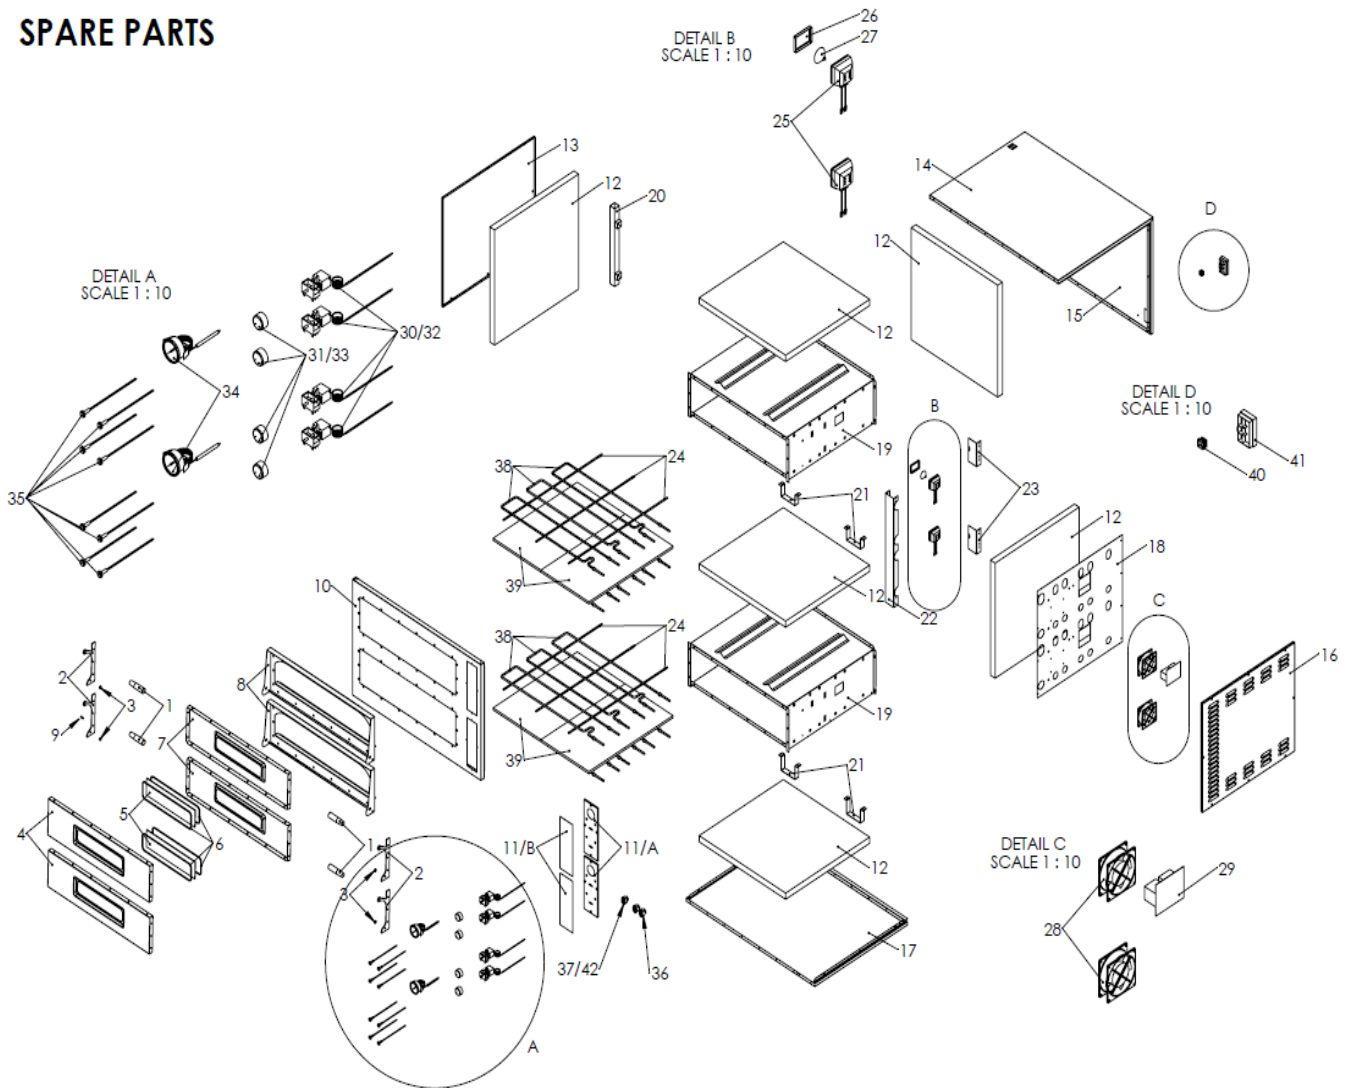

# SPARE PARTS

RIF N.°	DESCRIPTION	BASIC XL 4 226940
1/A	Door Handle	7M010005
1/B	Small lateral door handles	5M200016
2/A	Door supporting plate (right)	4P100007
2/B	Door supporting plate (left)	
3	Washer	3R030001
4	Door	4P050017

5	Door Glass	5V010015
6	Door glass gasket	5G100001
7	Counterdoor	4C020027
8	Door Frame	4T020026
9	Plate fixing screws	5V500019
10	Plate fixing screws	4F020022
11/A	Control panel frame	4M020001
11/B	Control panel label	5E204400
12	Insulating material	5L010001
13	Left covering panel	4P040007
14	Top covering panel	4C030007
15	Back covering panel	4S030202
16	Right covering panel	4P040003
17	Bottom covering pannel	4B030002
18	Jacket	4I020003
19	Cooking chamber	7C010103
20	Chimney	4C030001
24	Heating elements supporting frame	4T060065
25	Lamp holder	5P110003
26	Lamp glass	5V010003
27	Lamp	5L020005
28	Fan	-
29	Circuit brakers board	-
30	Thermostat	5T010001
31	Thermostat knob	5M200003
32	Timer	-
33	Timer knob	-
34	Thermometer	5T010200
35	Heating element's warning light	5L020017
36	Heating element's switch	5I100016
37	Chamber light switch	5I100017
38	Heating element	5R050400
39	Refractory stone	5P050040
41	Terminal box	5M100001
42	Electrical main switch	-